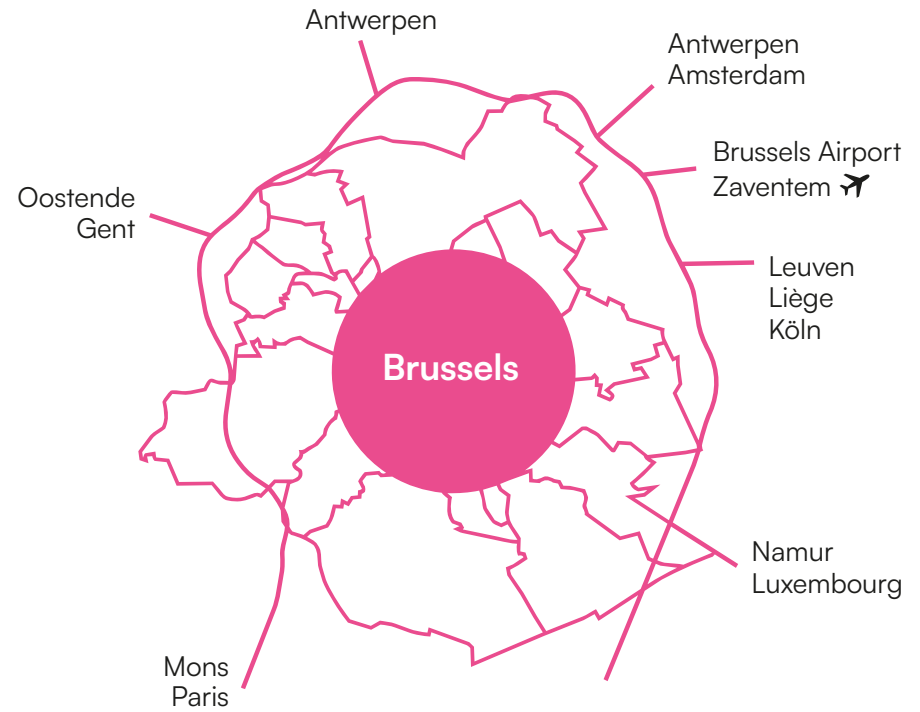

NOT SURE WHICH VENUE IS RIGHT FOR YOU?

try our user-friendly venue finder tool

<https://venues.be/en/venues/>