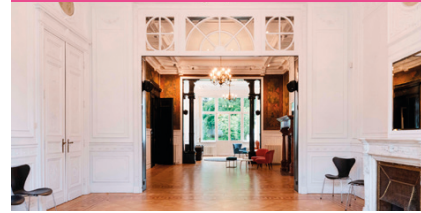

LAB62

Style	Patrimonial
Event rooms	5
Capacity	24-100 people
Largest room	105 m²
Plenary	60 people