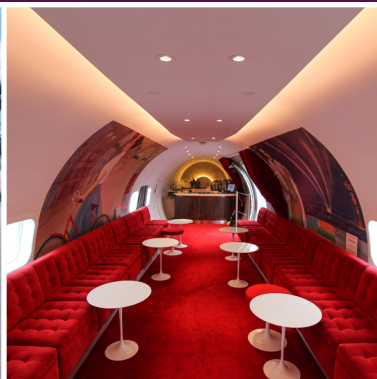

Space that works for you

Welcome to Frame21!

We will be more than happy to welcome you and your company to our **newest Frame21 location** in a brand-new renovated office building at **an absolute top location** in Zaventem near Brussels Airport. A flexible and professional workplace in a unique atmosphere!

55

Private, full-service offices

Between 9 and 58 m², fully equipped with all facilities and offering beautiful views.

Meeting rooms

Comfortable meeting spaces for two to a hundred people.

25

Open-space flex offices

Ideal for co-workers, available whenever you need it.

Event location

Suitable for any type of event with up to a hundred people.

30

Seats in cosy lounges

On each floor, for a chat or drink.

Catering facilities